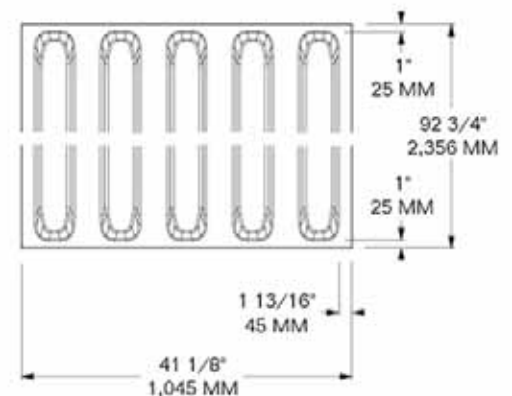

Side Wall Inserts (not for use with CX panels)

Sold in boxes of 28 inserts 4' long (covers 96 sf)

$ 75.00 per Box

VERIFY CONTAINER DIMENSIONS PRIOR TO ORDERING