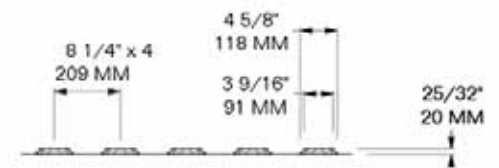

UX 2.0

EX 2.5

Sq-Ft	Boxes	UX 2.0		EX 2.5	
		per SF	per Box	per SF	per Box
40 - 800	1 - 20	\$ 2.24	\$ 89.40	\$ 2.49	\$ 99.40
840 - 1600	21 - 40	\$ 2.06	\$ 82.40	\$ 2.31	\$ 92.40
1640 - 2400	41 - 60	\$ 1.96	\$ 78.40	\$ 2.21	\$ 88.40
2440 +	61 +	Call for pricing		Call for pricing	

End Wall Inserts

Sold in boxes of 20 inserts 4' long (covers 72 sf)

\$ 75.00 per Box

Ceiling Inserts

Sold in boxes of 57 inserts 4' long (covers 160 sf)

\$ 75.00 per Box

Side Wall Inserts (not for use with CX panels)

Sold in boxes of 28 inserts 4' long (covers 96 sf)

\$ 75.00 per Box

VERIFY CONTAINER DIMENSIONS PRIOR TO ORDERING