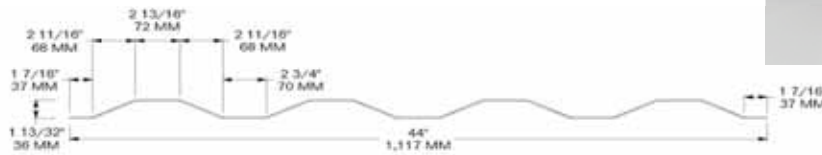

Order Shipping Container Sample Kit - - \$20.00

Kit contains: Full CX panel, UX 2.0 panel piece, end wall insert piece, side wall insert piece, and ceiling insert piece.

Refundable with \$400 minimum order.

CX Container Panel

CX

Sold in boxes of 5 panels 44" x 24" (36.67 sf/box)

Sq-Ft	Boxes	per Box
36 - 733	1 - 20	\$ 99.40
770 - 1466	21 - 40	\$ 92.40
1503 - 2199	41 - 60	\$ 88.40
2237 +	61 +	

InSoFast Panels

Sold in boxes of 5 panels 48" x 24" (40 sf/box)