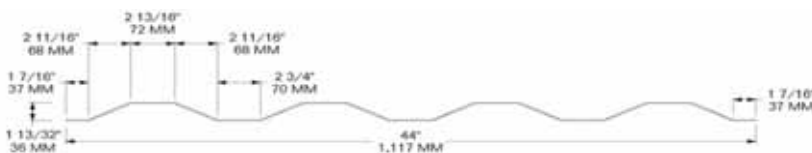

Side Wall Inserts (not for use with CX panels)

Sold in boxes of 28 inserts 4' long (covers 96 sf)

$ 75.00 per Box

VERIFY CONTAINER DIMENSIONS PRIOR TO ORDERING